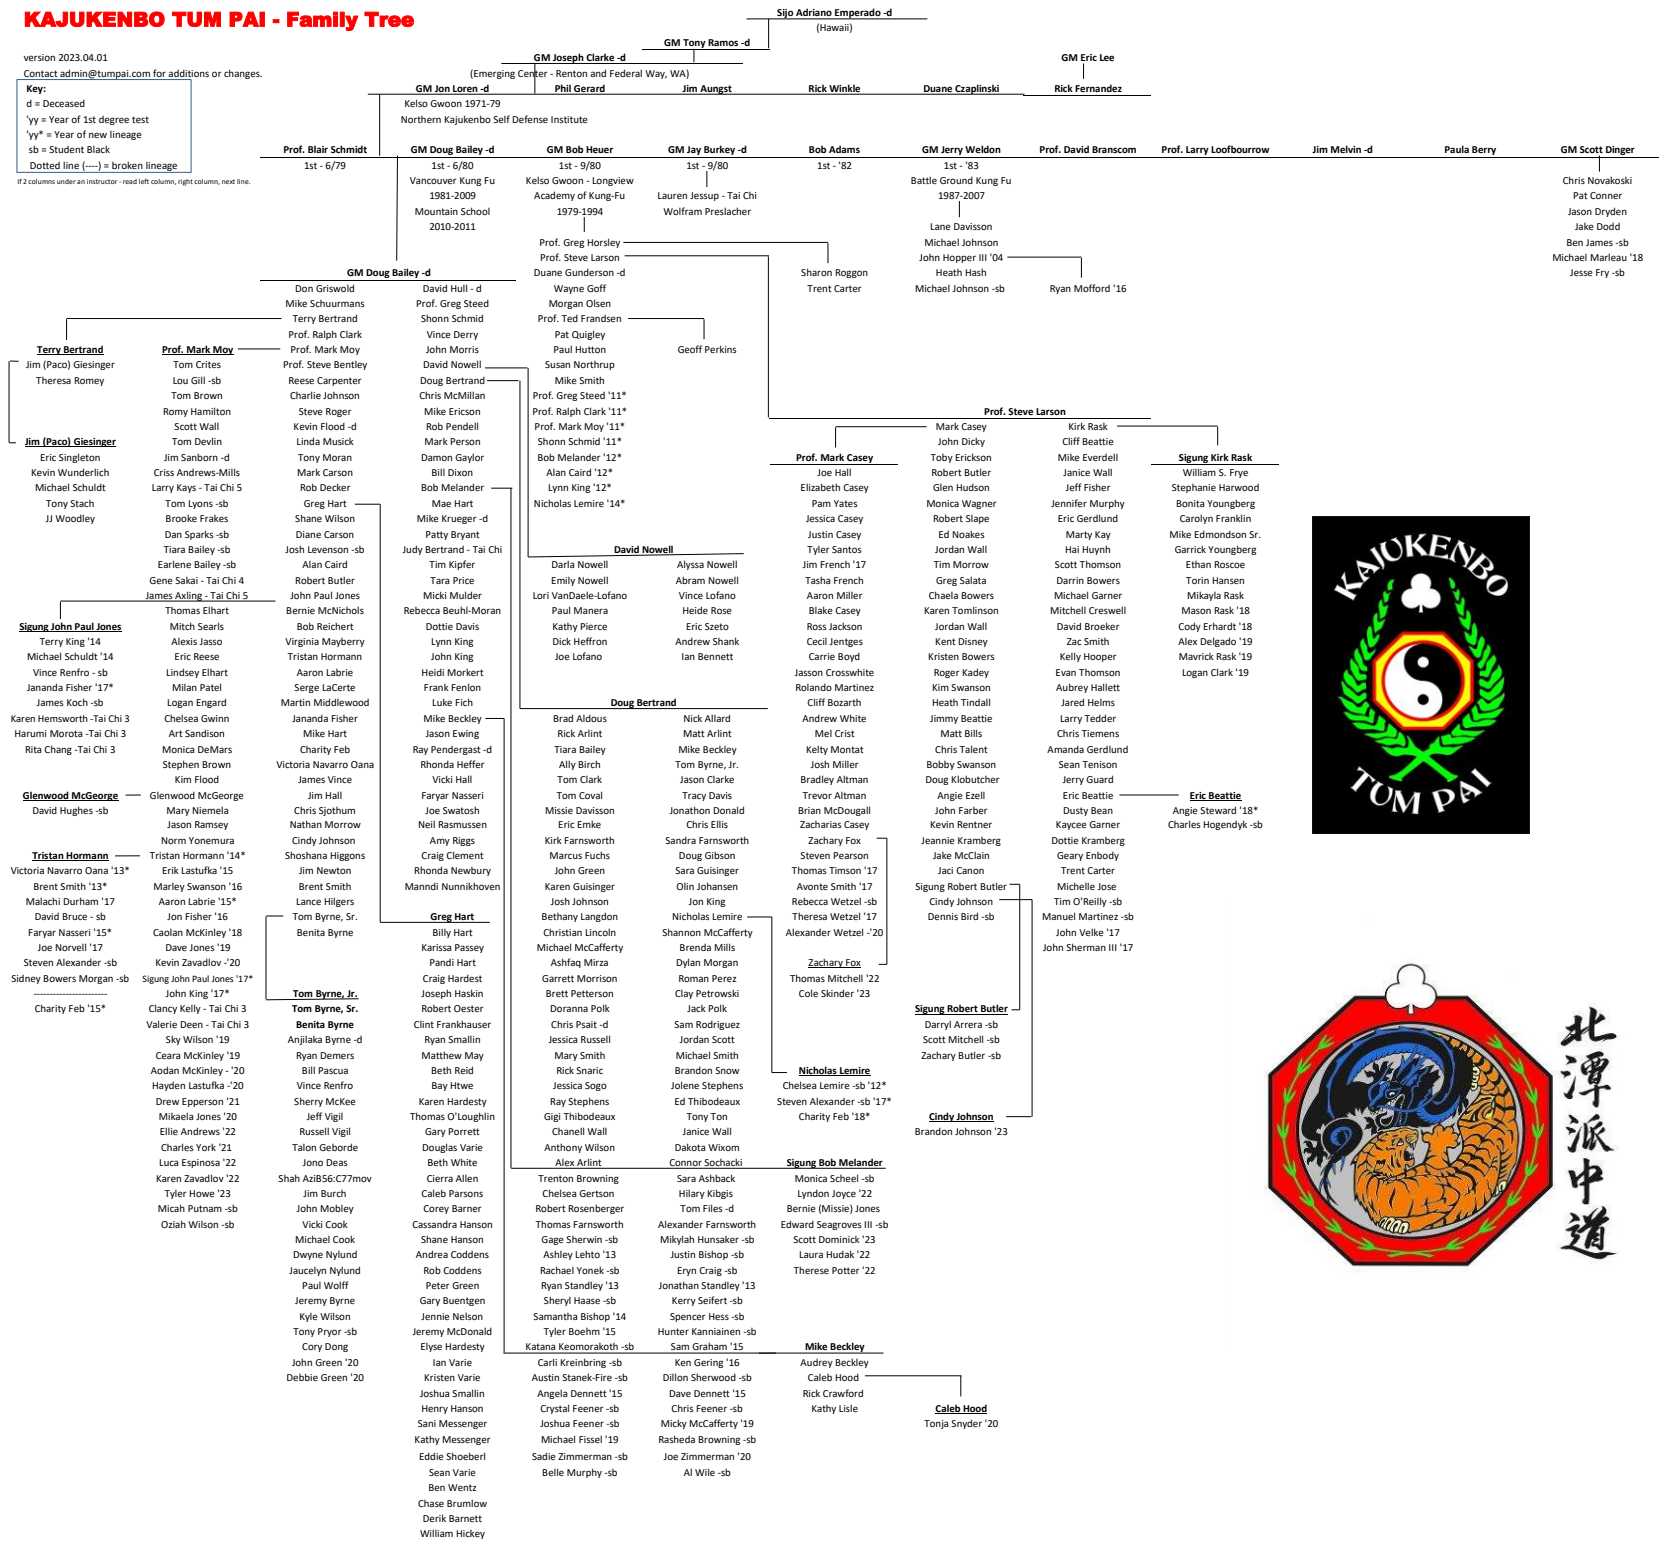

KAJUKENBO TUM PAI - Family Tree

Key:
d = Deceased
'yy = Year of 1st degree test
'yy* = Year of new lineage
sb = Student Black
Dotted line (---) = broken lineage

北潭派中道